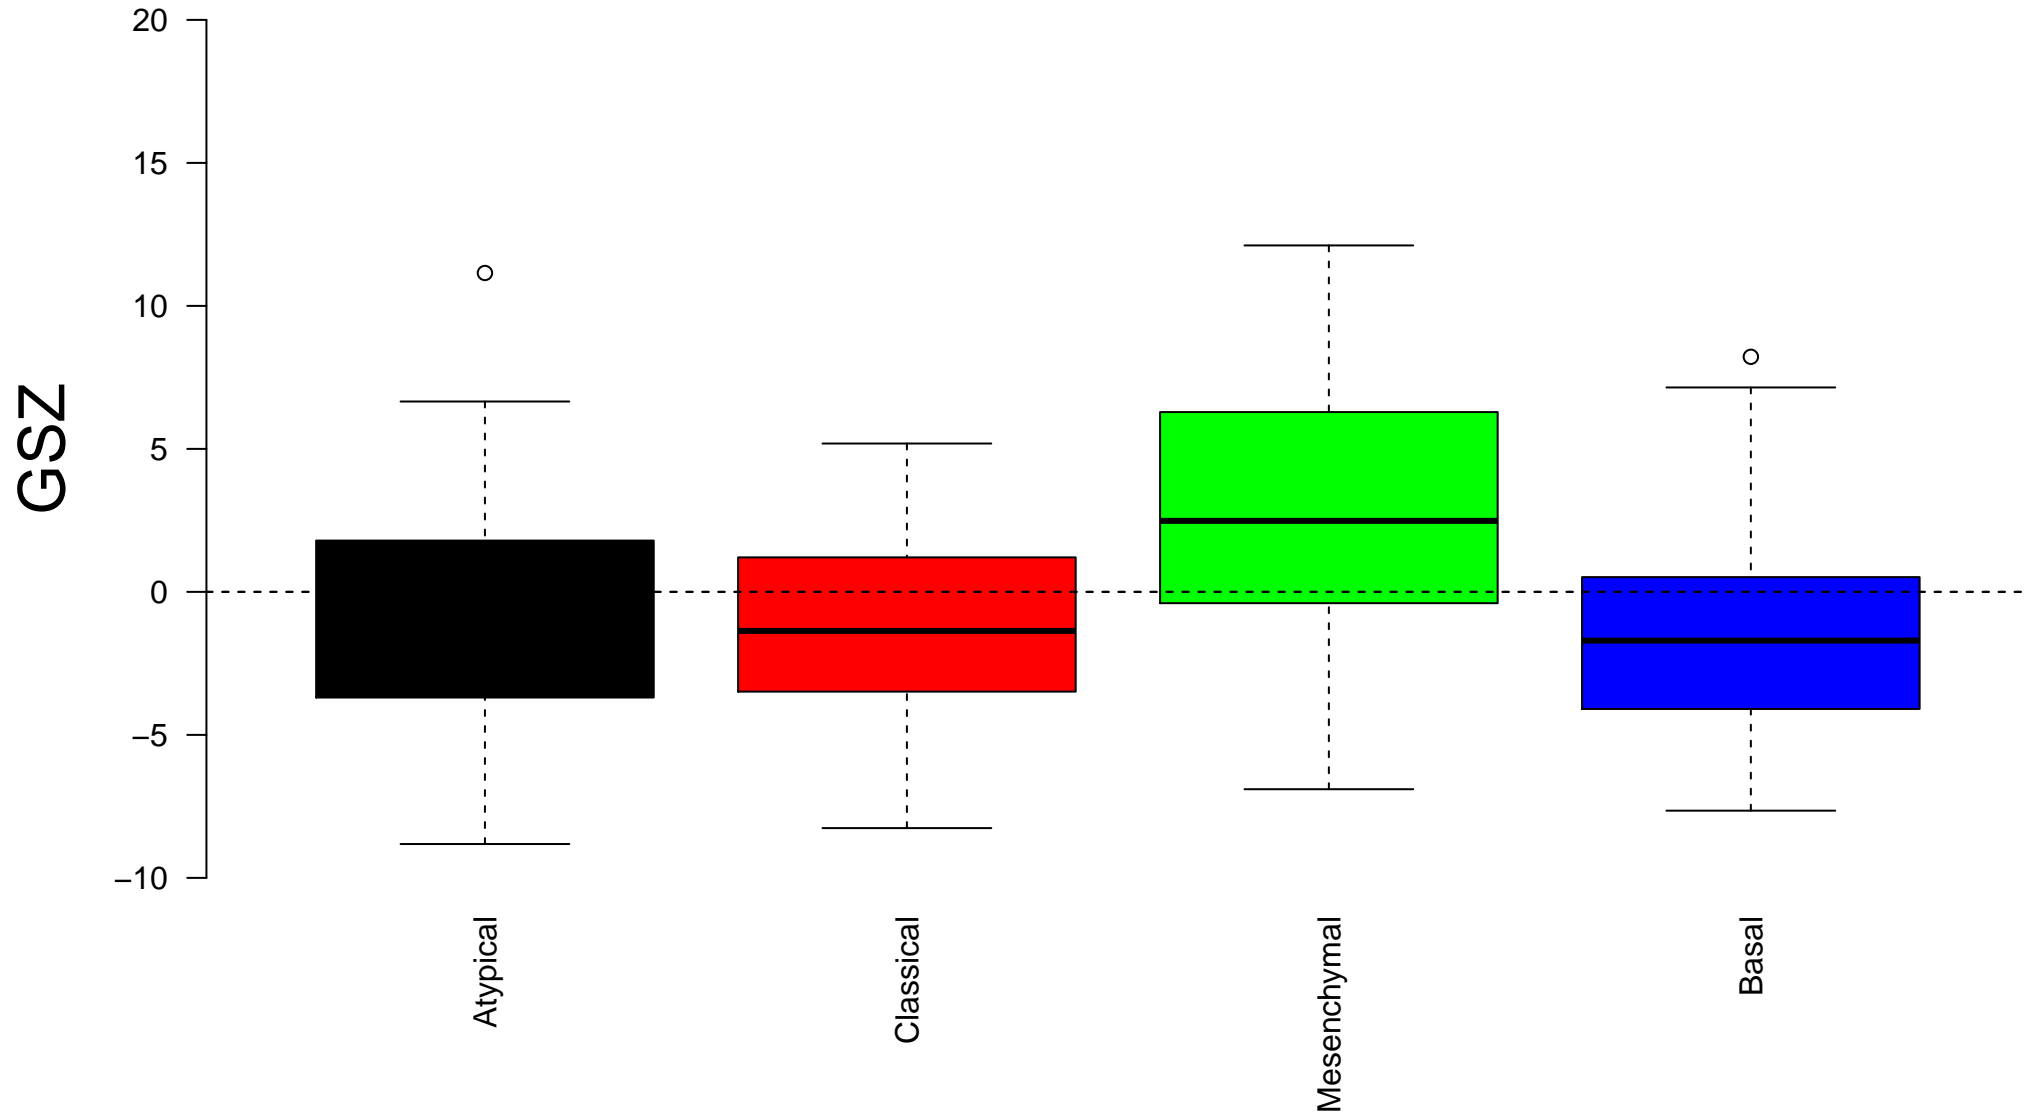

TURASHVILI_BREAST_LOBULAR_CARCINOMA_VS_DUCTAL_NORMAL_UP

TURASHVILI_BREAST_LOBULAR_CARCINOMA_VS_DUCTAL_NORMAL_UP

Enrichment in spots: TURASHVILI_BREAST_LOBULAR_CARCINOMA_VS_DUCTAL_NORMAL_UP

Expression of TURASHVILI_BREAST_LOBULAR_CARCINOMA_VS_DUCTAL_NORMAL_UP in Spot A

Expression of TURASHVILI_BREAST_LOBULAR_CARCINOMA_VS_DUCTAL_NORMAL_UP in Spot B

Expression of TURASHVILI_BREAST_LOBULAR_CARCINOMA_VS_DUCTAL_NORMAL_UP in Spot C

Expression of TURASHVILI_BREAST_LOBULAR_CARCINOMA_VS_DUCTAL_NORMAL_UP in Spot D

Expression of TURASHVILI_BREAST_LOBULAR_CARCINOMA_VS_DUCTAL_NORMAL_UP in Spot E

Expression of TURASHVILI_BREAST_LOBULAR_CARCINOMA_VS_DUCTAL_NORMAL_UP in Spot G

Expression of TURASHVILI_BREAST_LOBULAR_CARCINOMA_VS_DUCTAL_NORMAL_UP in Spot H

Expression of TURASHVILI_BREAST_LOBULAR_CARCINOMA_VS_DUCTAL_NORMAL_UP in Spot I

Expression of TURASHVILI_BREAST_LOBULAR_CARCINOMA_VS_DUCTAL_NORMAL_UP in Spot J

Expression of TURASHVILI_BREAST_LOBULAR_CARCINOMA_VS_DUCTAL_NORMAL_UP in Spot K