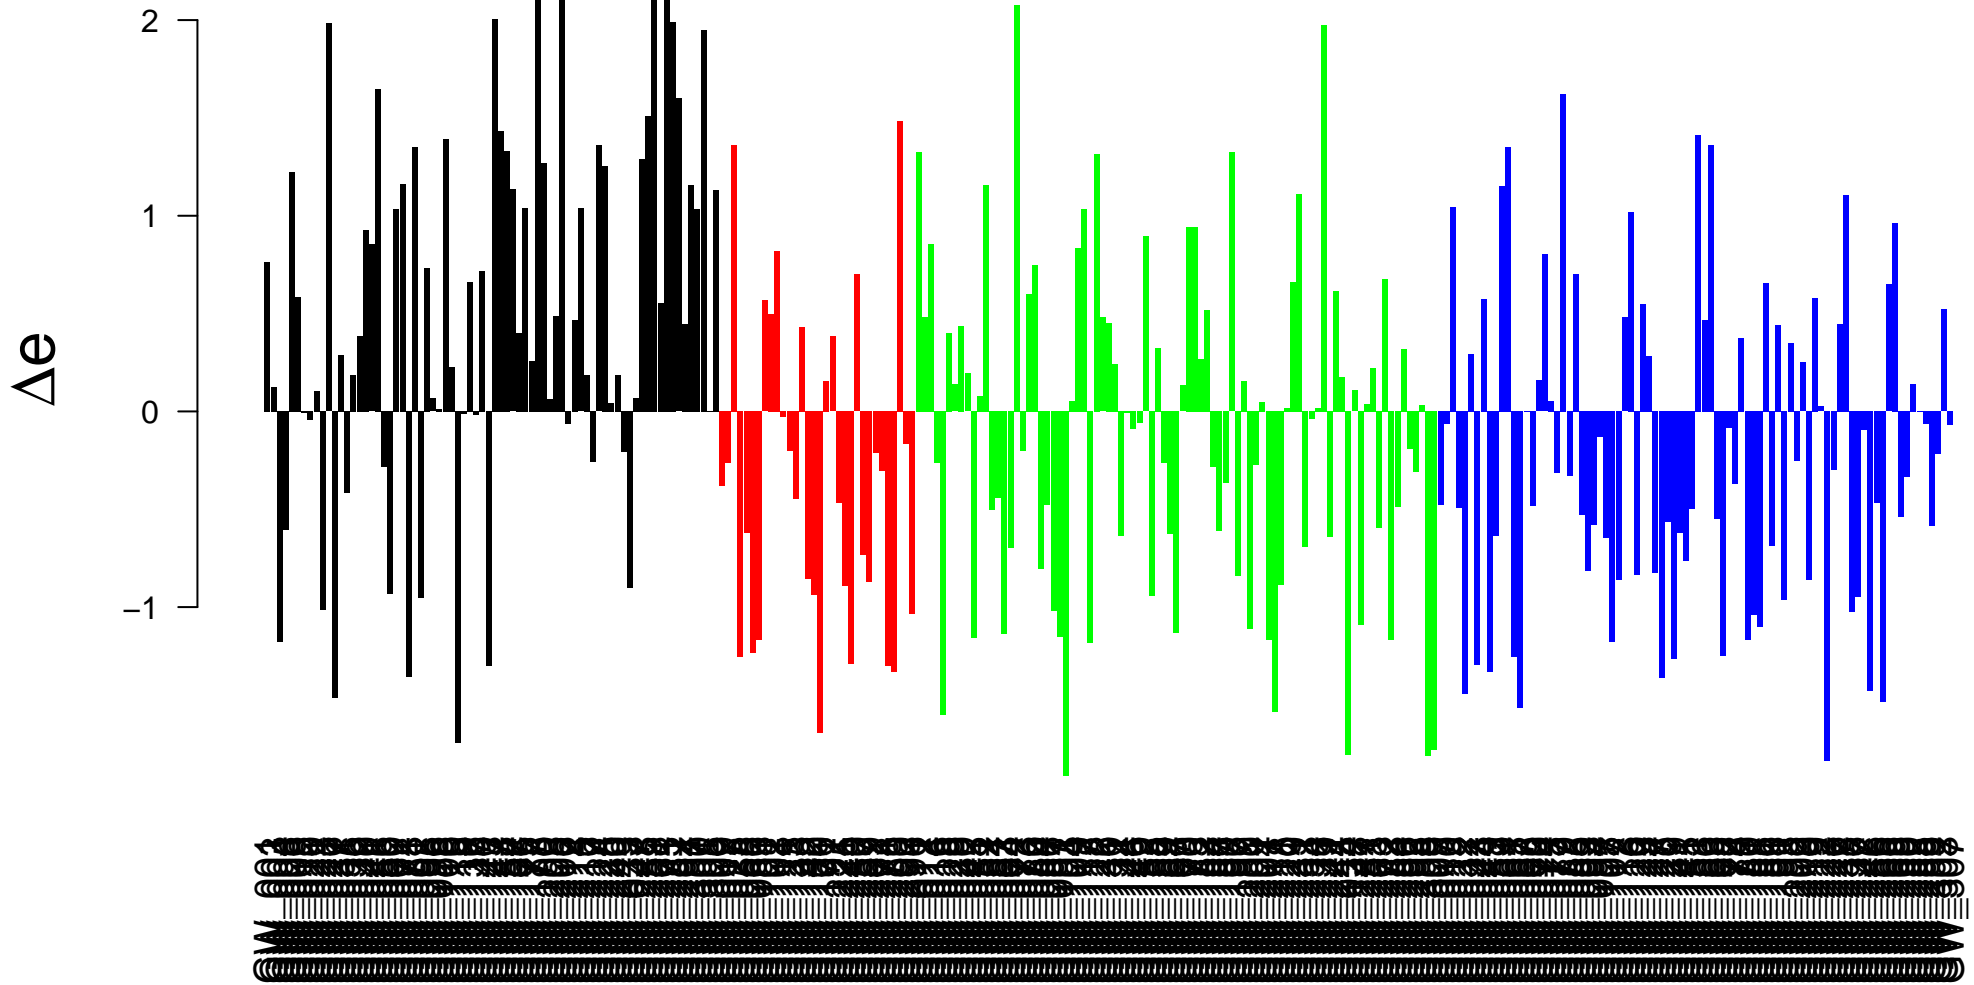

TURASHVILI_BREAST_LOBULAR_CARCINOMA_VS_DUCTAL_NORMAL_UP

TURASHVILI_BREAST_LOBULAR_CARCINOMA_VS_DUCTAL_NORMAL_UP

Enrichment in spots: TURASHVILI_BREAST_LOBULAR_CARCINOMA_VS_DUCTAL_NORMAL_UP

Expression of TURASHVILI_BREAST_LOBULAR_CARCINOMA_VS_DUCTAL_NORMAL_UP in Spot A

Expression of TURASHVILI_BREAST_LOBULAR_CARCINOMA_VS_DUCTAL_NORMAL_UP in Spot B

Expression of TURASHVILI_BREAST_LOBULAR_CARCINOMA_VS_DUCTAL_NORMAL_UP in Spot C

Expression of TURASHVILI_BREAST_LOBULAR_CARCINOMA_VS_DUCTAL_NORMAL_UP in Spot D

Expression of TURASHVILI_BREAST_LOBULAR_CARCINOMA_VS_DUCTAL_NORMAL_UP in Spot E

Expression of TURASHVILI_BREAST_LOBULAR_CARCINOMA_VS_DUCTAL_NORMAL_UP in Spot G

Expression of TURASHVILI_BREAST_LOBULAR_CARCINOMA_VS_DUCTAL_NORMAL_UP in Spot H