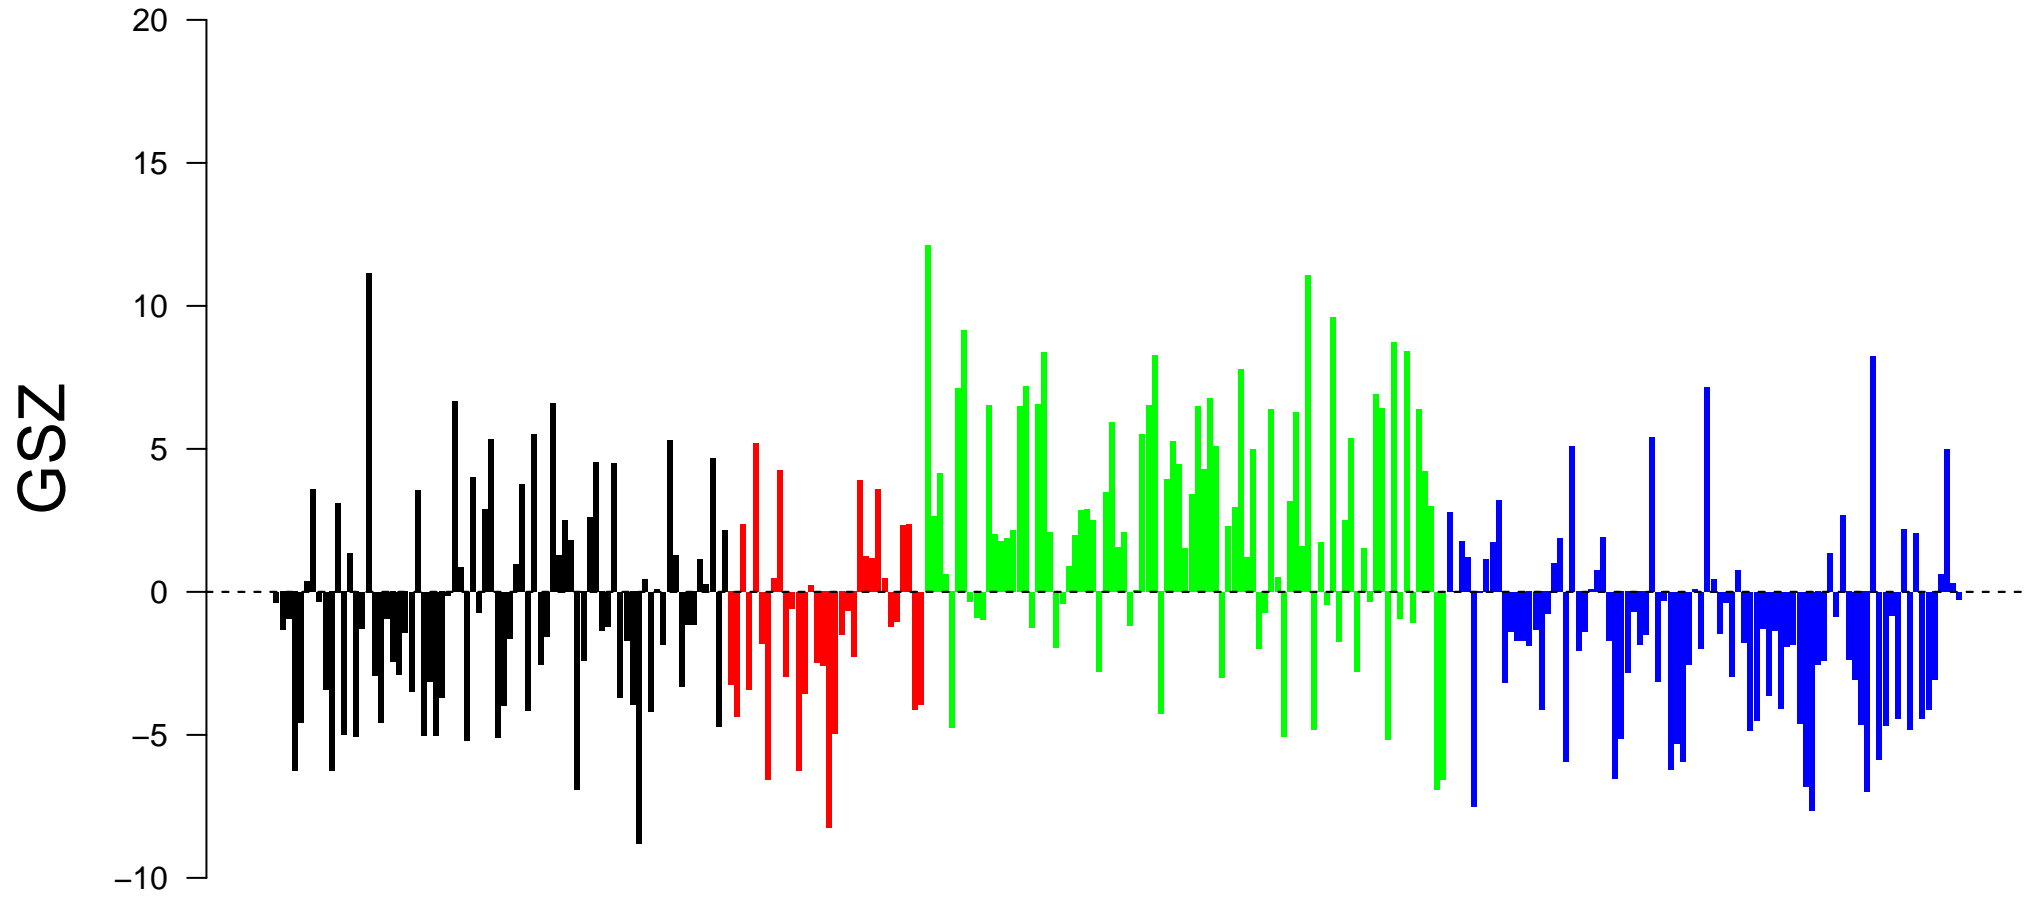

TURASHVILI_BREAST_LOBULAR_CARCINOMA_VS_DUCTAL_NORMAL_UP

TURASHVILI_BREAST_LOBULAR_CARCINOMA_VS_DUCTAL_NORMAL_UP

Enrichment in spots: TURASHVILI_BREAST_LOBULAR_CARCINOMA_VS_DUCTAL_NORMAL_UP

Expression of TURASHVILI_BREAST_LOBULAR_CARCINOMA_VS_DUCTAL_NORMAL_UP in Spot A

Expression of TURASHVILI_BREAST_LOBULAR_CARCINOMA_VS_DUCTAL_NORMAL_UP in Spot B

Expression of TURASHVILI_BREAST_LOBULAR_CARCINOMA_VS_DUCTAL_NORMAL_UP in Spot C

Expression of TURASHVILI_BREAST_LOBULAR_CARCINOMA_VS_DUCTAL_NORMAL_UP in Spot D

Expression of TURASHVILI_BREAST_LOBULAR_CARCINOMA_VS_DUCTAL_NORMAL_UP in Spot E

Expression of TURASHVILI_BREAST_LOBULAR_CARCINOMA_VS_DUCTAL_NORMAL_UP in Spot G

Expression of TURASHVILI_BREAST_LOBULAR_CARCINOMA_VS_DUCTAL_NORMAL_UP in Spot H

Expression of TURASHVILI_BREAST_LOBULAR_CARCINOMA_VS_DUCTAL_NORMAL_UP in Spot P

Expression of TURASHVILI_BREAST_LOBULAR_CARCINOMA_VS_DUCTAL_NORMAL_UP in Spot Q

Expression of TURASHVILI_BREAST_LOBULAR_CARCINOMA_VS_DUCTAL_NORMAL_UP in Spot R